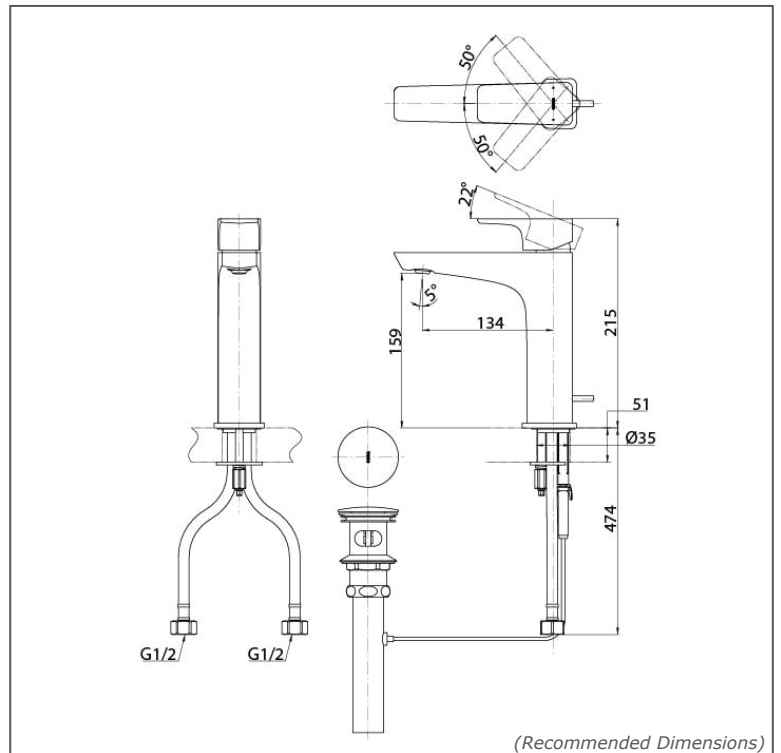

## FEATURES

- A beauty of traditional craft in characteristic sculptural form
- V-shaped edge extends up to the end of the spout generate multi sided reflections
- Easy Installation and Usage
- Long lasting, COMFORT GLIDE mechanism for a smooth operation

## SPECIFICATIONS

- Finish : Chrome
- Material : Brass
- Water Pressure : 0.25MPa~0.75MPa

## PARTS DESCRIPTION

TLG07303B : Single Lever Washbasin Faucet  
(w/ Pop-up Waste)

TLG07303B

Please consult, TOTO representative for more details.

All rights reserved by TOTO including but not limited to Improve & Change of Product Design, Specs or Availability at any time without prior notice.