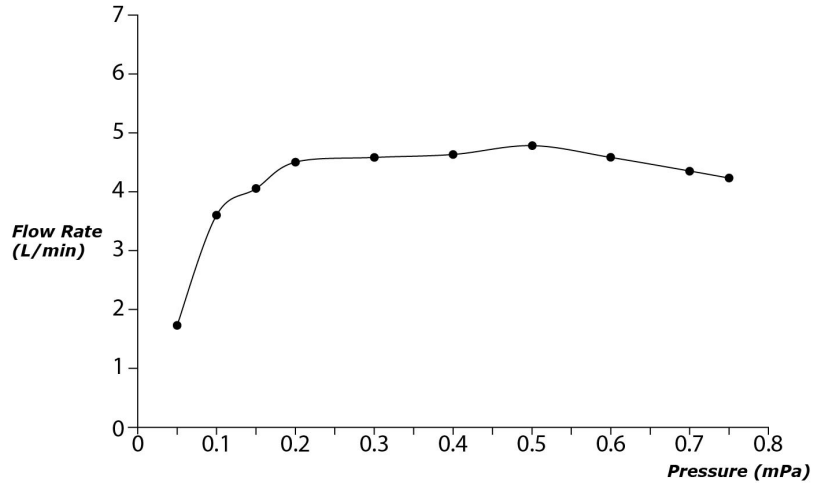

Flow Rate

TLG07303V_V1

Please consult, TOTO representative for more details.

All rights reserved by TOTO including but not limited to Improve & Change of Product Design, Specs or Availability at any time without prior notice.